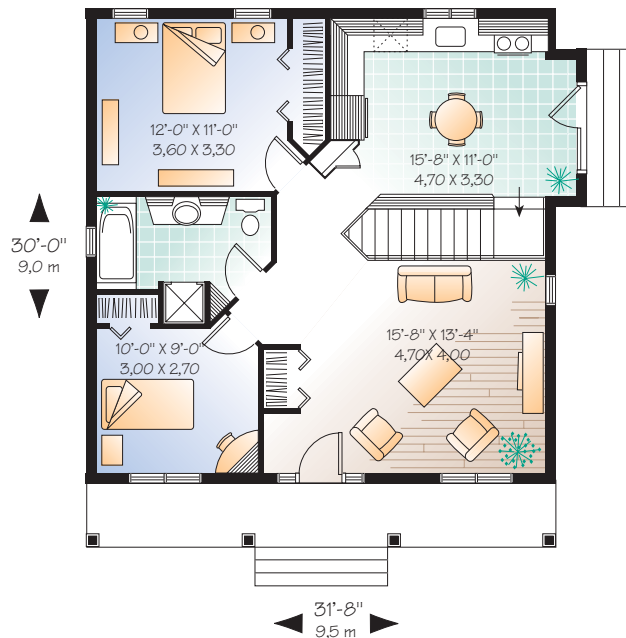

To order this plan as illustrated or modified to your needs :
 visit our **Web site** : www.drummond designs.com
 or contact us at **1-800-567-5267**

Total living area : 910 sq.ft. (81,90 sq.m.) excluding basement
 Bedrooms :2 Bathroom : 1

Height from top of foundation to ridge : 18'-3" / 5,48 m.

Main Level: 910 sq.ft. (81,90 sq.m.)

Certain measures and/or dimensions may differ from those on the blueprints.