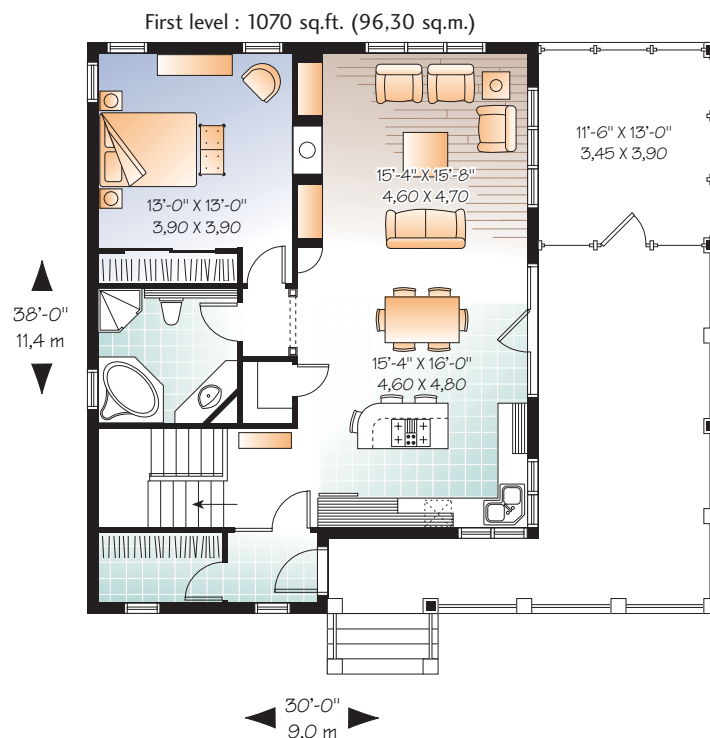

To order this plan as illustrated or modified to your needs :  
 visit our Web site : [www.drummond designs.com](http://www.drummond designs.com)  
 or contact us at 1-800-567-5267

**Total living area : 1 070 sq.ft.** (96,30 sq.m.) excluding basement  
 Bedroom : 1  
 Bathroom : 1  
 Height from top of foundation to ridge : 24'-6" / 7,80 m.

Certain measures and/or dimensions may differ from those on the blueprints.