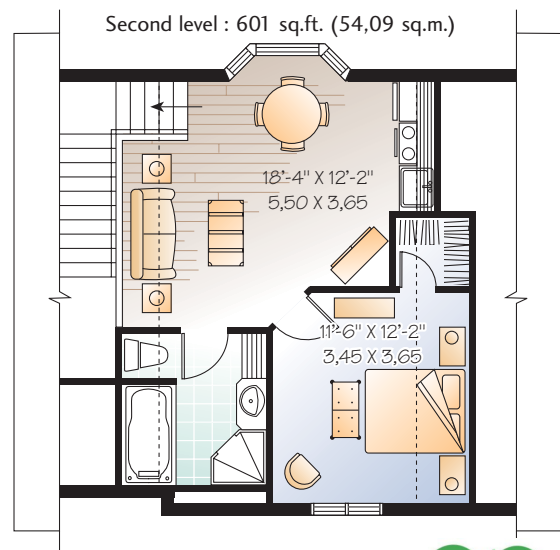

To order this plan as illustrated or modified to your needs :  
 visit our Web site : [www.drummond designs.com](http://www.drummond designs.com)  
 or contact us at 1-800-567-5267

**Total living area : 713 sq.ft.** (64,17 sq.m.) excluding garage  
 Bedroom : 1 Bathroom : 1  
 Two-car garage : 609 sq.ft. (54,81 sq.m.)  
 Height from top of foundation to ridge : 28'-2" / 8,45m

Certain measures and/or dimensions may differ from those on the blueprints.