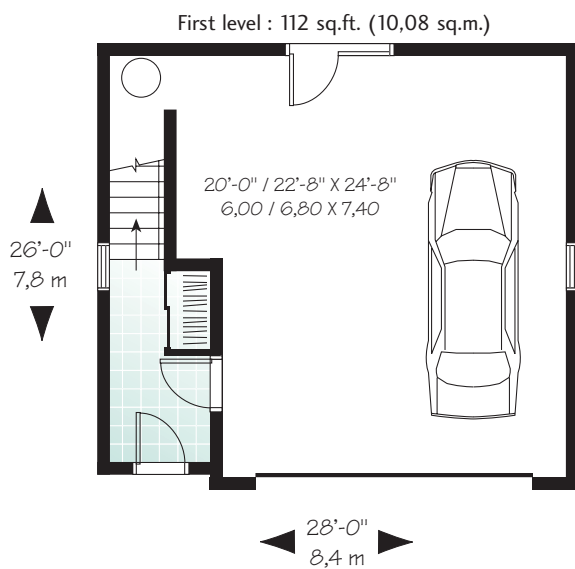

To order this plan as illustrated or modified to your needs :  
 visit our Web site : [www.drummond designs.com](http://www.drummond designs.com)  
 or contact us at 1-800-567-5267

**Total living area : 713 sq.ft.** (64,17 sq.m.) excluding garage  
 Bedroom : 1 Bathroom : 1  
 Two-car garage : 609 sq.ft. (54,81 sq.m.)  
 Height from top of foundation to ridge : 28'-2" / 8,45m

Certain measures and/or dimensions may differ from those on the blueprints.