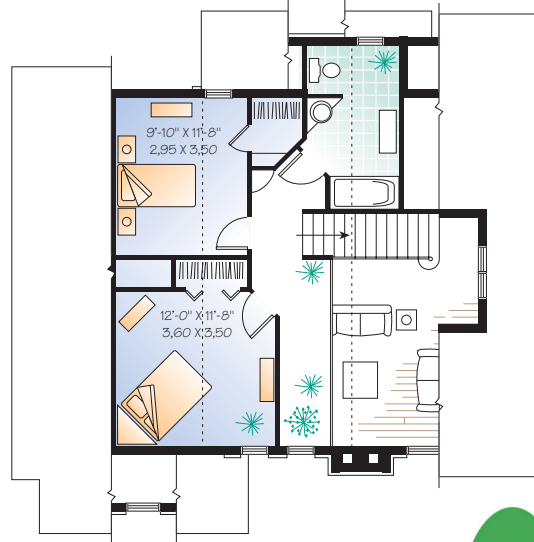

To order this plan as illustrated or modified to your needs :
 visit our Web site : www.drummond designs.com
 or contact us at 1-800-567-5267

Total living area : 1 625 sq.ft. (146,25 sq.m.) excluding basement
 Bedrooms : 3 Bathrooms : 2

Height from top of foundation to ridge : 25'-10" / 7,75 m.

First Level: 1108 sq.ft. (99,72 sq.m.)

Second Level: 517 sq.ft. (46,53 sq.m.)

Certain measures and/or dimensions may differ from those on the blueprints.