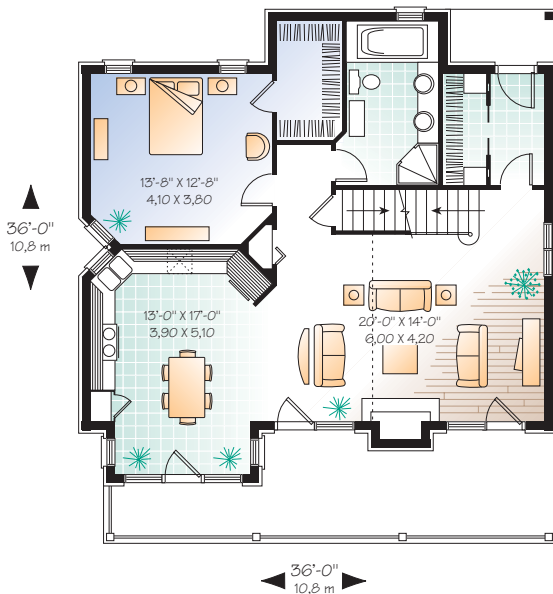

To order this plan as illustrated or modified to your needs :
 visit our Web site : www.drummond designs.com
 or contact us at 1-800-567-5267

Total living area : 1 625 sq.ft. (146,25 sq.m.) excluding basement
 Bedrooms : 3 Bathrooms : 2

Height from top of foundation to ridge : 25'-10" / 7,75 m.

First Level: 1108 sq.ft. (99,72 sq.m.)

Second Level: 517 sq.ft. (46,53 sq.m.)

Certain measures and/or dimensions may differ from those on the blueprints.