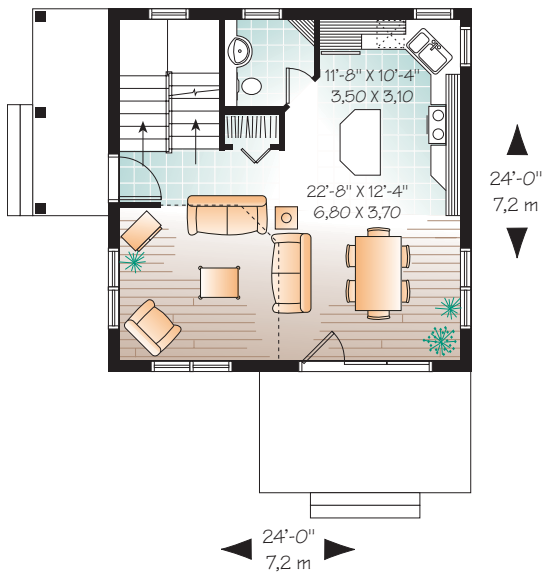

To order this plan as illustrated or modified to your needs :
 visit our **Web site** : www.drummond designs.com
 or contact us at **1-800-567-5267**

Total living area : 1 050 sq.ft. (94,50 sq.m.) excluding basement
Bedrooms : 2 Bathroom : 1 1/2

Height from top of foundation to ridge : **29'-10"** / 8,95 m.

First Level : 576 sq.ft. (51,84 sq.m.)

Second level : 474 sq.ft. (42,66 sq.m.)

Certain measures and/or dimensions may differ from those on the blueprints.