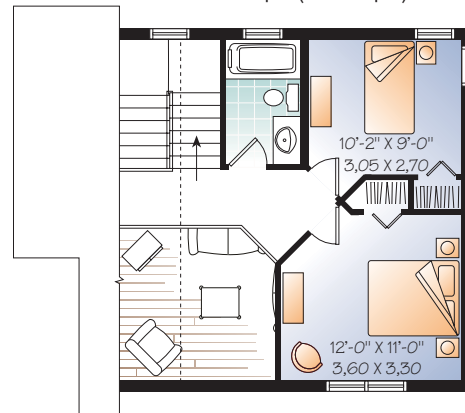

To order this plan as illustrated or modified to your needs :
 visit our **Web site** : www.drummond designs.com
 or contact us at **1-800-567-5267**

Total living area : 1 050 sq.ft. (94,50 sq.m.) excluding basement
Bedrooms : 2 Bathroom : 1 1/2

Height from top of foundation to ridge : **29'-10"** / 8,95 m.

First Level : 576 sq.ft. (51,84 sq.m.)

Second level : 474 sq.ft. (42,66 sq.m.)

Certain measures and/or dimensions may differ from those on the blueprints.