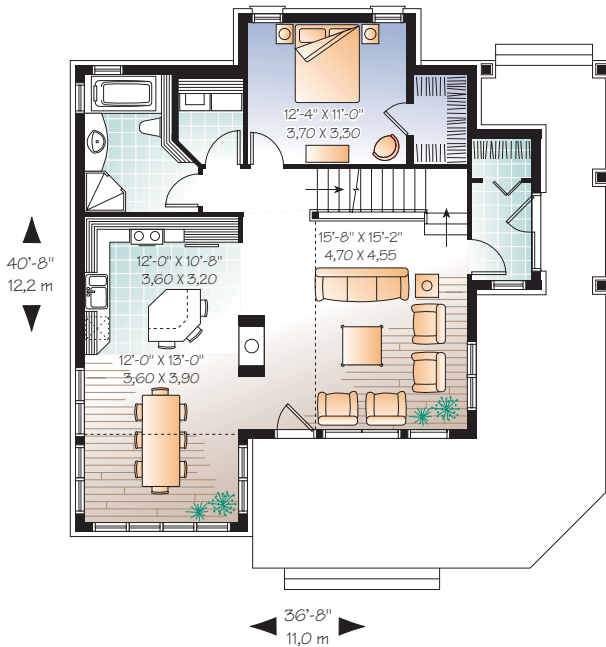

To order this plan as illustrated or modified to your needs :  
 visit our **Web site** : [www.drummond designs.com](http://www.drummond designs.com)  
 or contact us at **1-800-567-5267**

**Total living area : 1 680 sq.ft.** (151,20 sq.m.) excluding basement  
 Bedrooms : 3 Bathrooms : 2

Height from top of foundation to ridge : 24'-6" / 7,35 m.

First Level : 1148 sq.ft. (103,32 sq.m.)

Second level : 532 sq.ft. (47,88 sq.m.)

Certain measures and/or dimensions may differ from those on the blueprints.