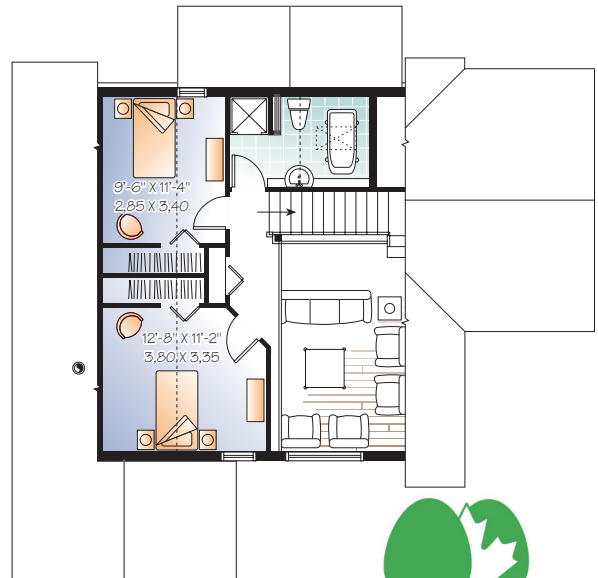

To order this plan as illustrated or modified to your needs :  
 visit our **Web site** : [www.drummond designs.com](http://www.drummond designs.com)  
 or contact us at **1-800-567-5267**

**Total living area : 1 680 sq.ft.** (151,20 sq.m.) excluding basement  
 Bedrooms : 3 Bathrooms : 2

Height from top of foundation to ridge : 24'-6" / 7,35 m.

First Level : 1148 sq.ft. (103,32 sq.m.)

Second level : 532 sq.ft. (47,88 sq.m.)

Certain measures and/or dimensions may differ from those on the blueprints.