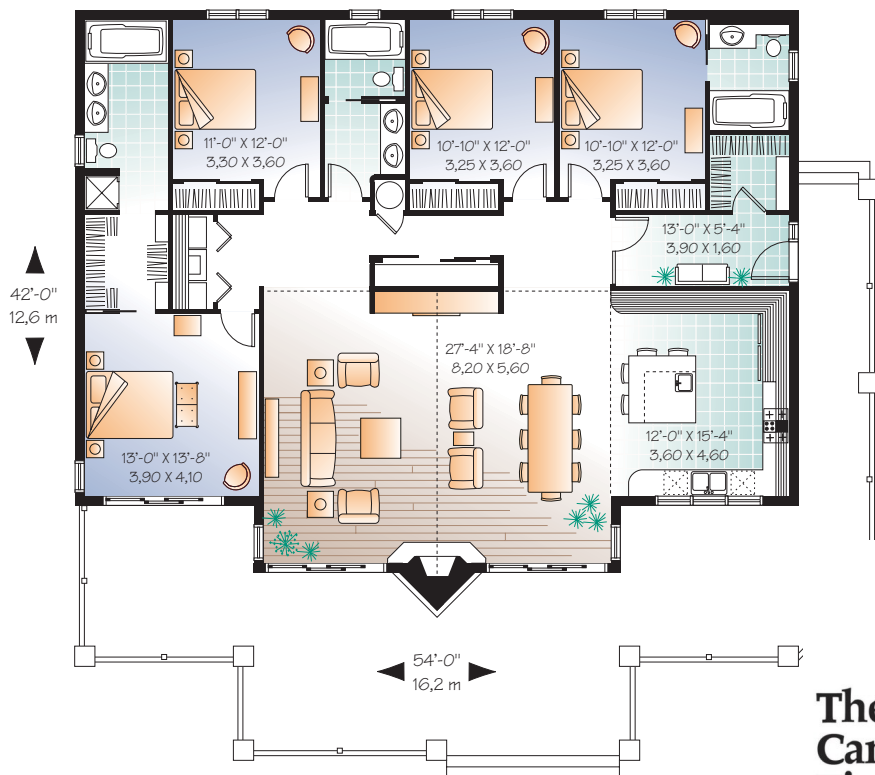

To order this plan as illustrated or modified to your needs :  
 visit our **Web site** : [www.drummond designs.com](http://www.drummond designs.com)  
 or contact us at **1-800-567-5267**

**Total living area : 2146 sq.ft.** (193,14 sq.m.)  
**Bedrooms : 4** **Bathrooms : 3**

Height from top of foundation to ridge : **22'-0"** / 6,60 m.

Main Level : 2146 sq.ft. (193,14 sq.m.)

Certain measures and/or dimensions may differ from those on the blueprints.