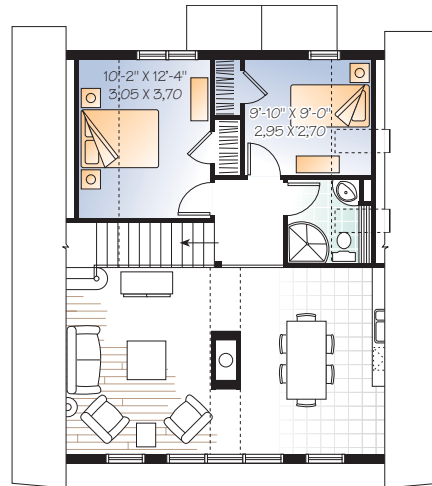

To order this plan as illustrated or modified to your needs :
 visit our Web site : www.drummond designs.com
 or contact us at 1-800-567-5267

Total living area : **1301 sq.ft.** (117,09 sq.m.) excluding basement
 Bedrooms : 3 Bathrooms : 2

Height from top of foundation to ridge : 31'-0" / 9,30 m.

First Level: 893 sq.ft. (80,37 sq.m.)

Second Level: 408 sq.ft. (36,72 sq.m.)

Certain measures and/or dimensions may differ from those on the blueprints.