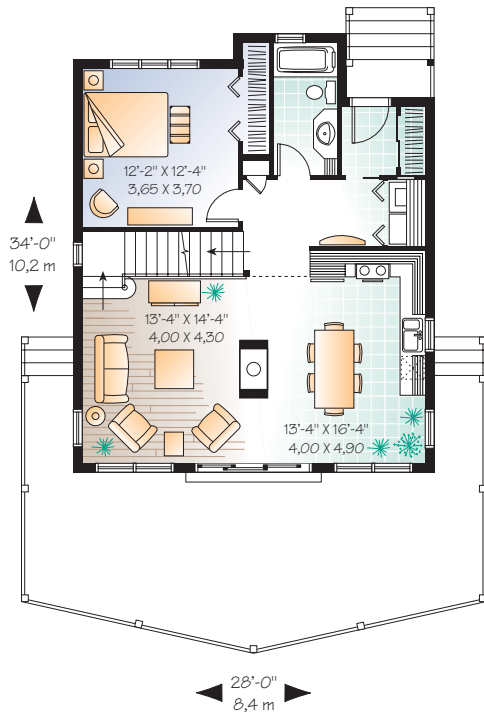

To order this plan as illustrated or modified to your needs :
 visit our Web site : www.drummond designs.com
 or contact us at 1-800-567-5267

Total living area : **1301 sq.ft.** (117,09 sq.m.) excluding basement
 Bedrooms : 3 Bathrooms : 2

Height from top of foundation to ridge : 31'-0" / 9,30 m.

First Level: 893 sq.ft. (80,37 sq.m.)

Second Level: 408 sq.ft. (36,72 sq.m.)

Certain measures and/or dimensions may differ from those on the blueprints.