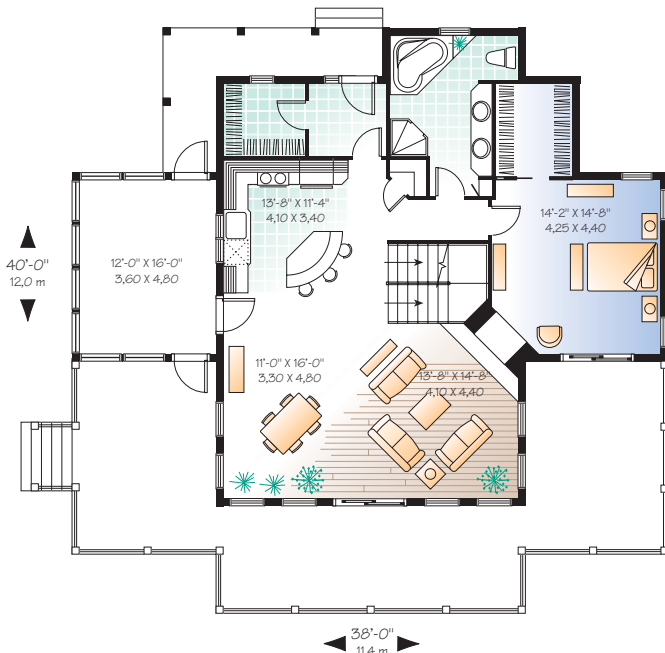

To order this plan as illustrated or modified to your needs :  
 visit our Web site : [www.drummond designs.com](http://www.drummond designs.com)  
 or contact us at 1-800-567-5267

**Total living area : 1 832 sq.ft.** (164,88 sq.m.) excluding basement and screened porch  
 Bedrooms : 3    Bathrooms : 2

Height from top of foundation to ridge : 25'-8" / 7,70 m.

First Level: 1212 sq.ft. (109,08 sq.m.)

Second Level: 620 sq.ft. (55,80 sq.m.)

Certain measures and/or dimensions may differ from those on the blueprints.