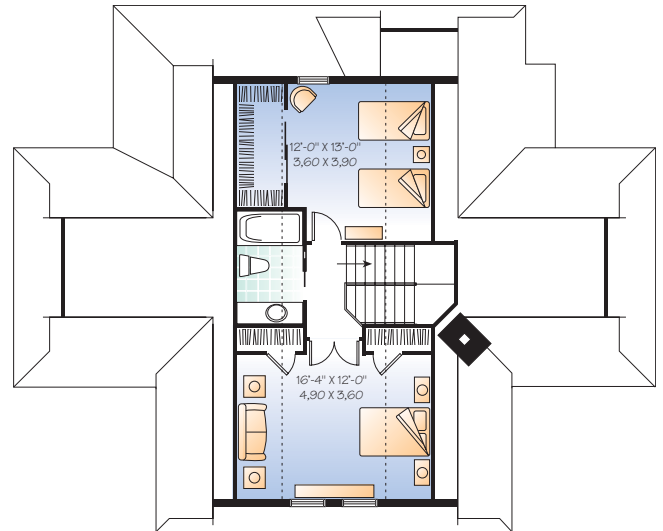

To order this plan as illustrated or modified to your needs :  
 visit our Web site : [www.drummond designs.com](http://www.drummond designs.com)  
 or contact us at 1-800-567-5267

**Total living area : 1 832 sq.ft.** (164,88 sq.m.) excluding basement and screened porch  
 Bedrooms : 3    Bathrooms : 2

Height from top of foundation to ridge : 25'-8" / 7,70 m.

First Level: 1212 sq.ft. (109,08 sq.m.)

Second Level: 620 sq.ft. (55,80 sq.m.)

Certain measures and/or dimensions may differ from those on the blueprints.