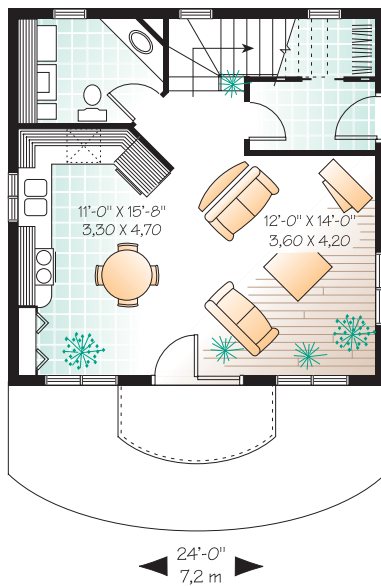

To order this plan as illustrated or modified to your needs :
 visit our Web site : www.drummond designs.com
 or contact us at 1-800-567-5267

Total living area : 1152 sq.ft. (103,68 sq.m.) excluding basement for 3904 / basement inexistant for 3903
 Bedroom : 1 Bathrooms : 1 1/2

Height from top of foundation to ridge : 30'-6" / 9,15 m.

First Level: 576 sq.ft. (51,84 sq.m.)

Second Level: 576 sq.ft. (51,84 sq.m.)

Certain measures and/or dimension may differ from those on the blueprint.