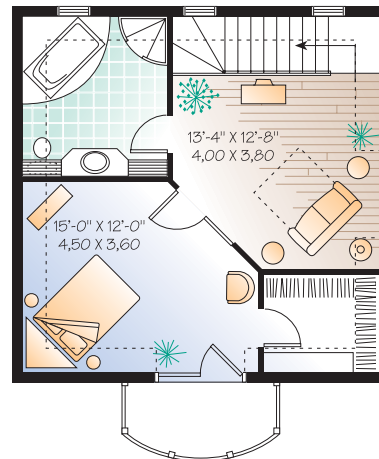

To order this plan as illustrated or modified to your needs :
 visit our Web site : www.drummond designs.com
 or contact us at 1-800-567-5267

Total living area : 1152 sq.ft. (103,68 sq.m.) excluding basement for 3904 / basement inexistant for 3903
 Bedroom : 1 Bathrooms : 1 1/2

Height from top of foundation to ridge : 30'-6" / 9,15 m.

First Level: 576 sq.ft. (51,84 sq.m.)

Second Level: 576 sq.ft. (51,84 sq.m.)

Certain measures and/or dimension may differ from those on the blueprint.