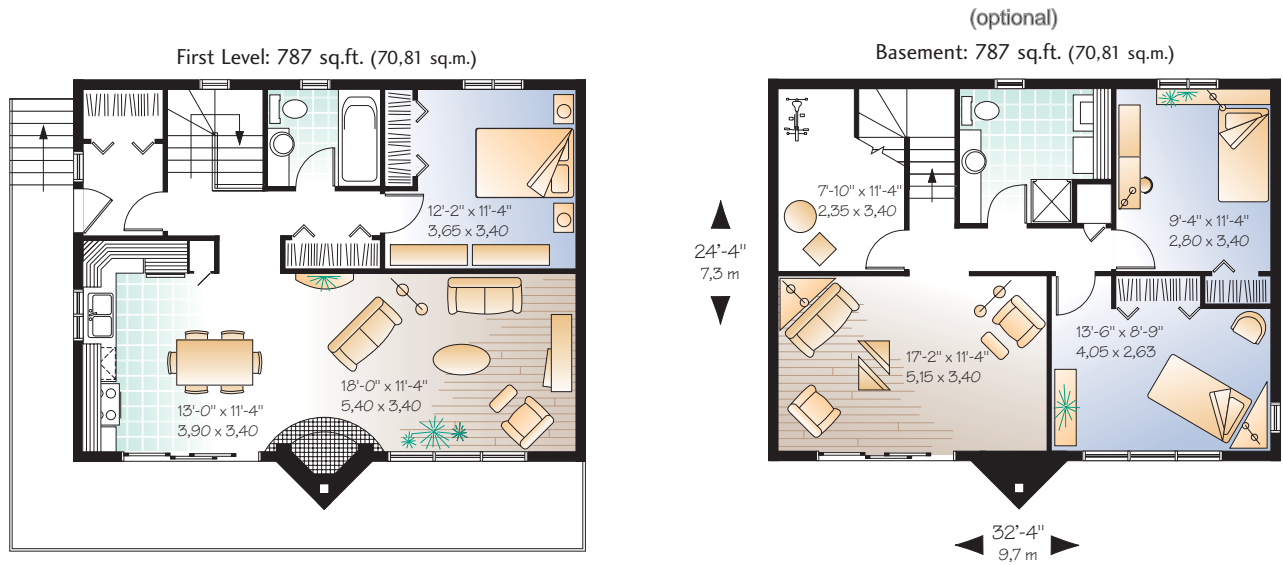

To order this plan as illustrated or modified to your needs :  
 visit our Web site : [www.drummond designs.com](http://www.drummond designs.com)  
 or contact us at 1-800-567-5267

Total living area : 1574 sq.ft. (141,62 sq.m.)

Bedrooms : 3      Bathrooms : 2

Height from top of foundation to ridge : 28'-4" / 8,50 m.

Certain measures and/or dimension may differ from those on the blueprint.